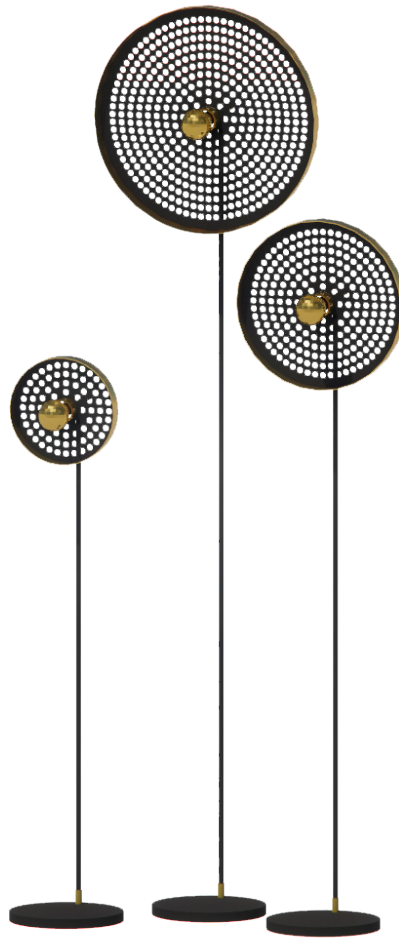

## DOTTS PENDANT

PRODUCT TYPE  
ENVIRONMENT

ITEM NO.  
MATERIALS  
COLOURS  
DIMENSIONS

CORD LENGTH  
LEAD TIME

GENERAL INFORMATION

Pendant light  
Indoor use only  
DTS.P200 / DTS.P300 /  
DTS.P400  
Aluminium  
Black with gold  
Small Ø 200 mm  
Medium Ø 300 mm  
Large Ø 400 mm  
2000 mm  
2 - 4 weeks

## DOTTS CEILING & WALL

PRODUCT TYPE  
ENVIRONMENT

Ceiling & wall light  
Indoor use only  
DTS.CW200 / DTS.CW300 /  
DTS.CW400

ITEM NO.  
MATERIALS  
COLOURS  
DIMENSIONS

Aluminium  
Black with gold  
Small Ø 200 mm  
Medium Ø 300 mm  
Large Ø 400 mm

LEAD TIME

2 - 4 weeks

GENERAL INFORMATION

Light bulb not included

Ø 100 mm

100 mm

Ø 200 mm

Ø 300 mm

## DOTTS FLOOR

PRODUCT TYPE  
ENVIRONMENT

ITEM NO.  
MATERIALS  
COLOURS  
DIMENSIONS

LEAD TIME

GENERAL INFORMATION

Floor light  
Indoor use only  
DTS.F200 / DTS.F300 /  
DTS.F400  
Aluminium  
Black with gold  
Small Ø 200 x 900 mm  
Medium Ø 300 x 1100 mm  
Large Ø 400 x 1400 mm