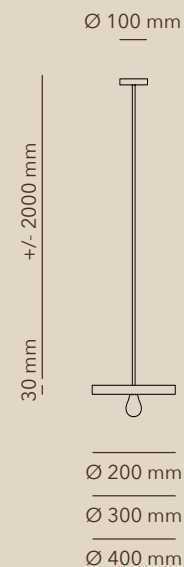

DOTTS PENDANT

PRODUCT TYPE
ENVIRONMENT

ITEM NO.
MATERIALS
COLOURS
DIMENSIONS

CORD LENGTH
LEAD TIME

GENERAL INFORMATION

Pendant light
Indoor use only
DTS.P200 / DTS.P300 /
DTS.P400
Aluminium
Black with gold
Small Ø 200 mm
Medium Ø 300 mm
Large Ø 400 mm
2000 mm
2 - 4 weeks

Light bulb not included