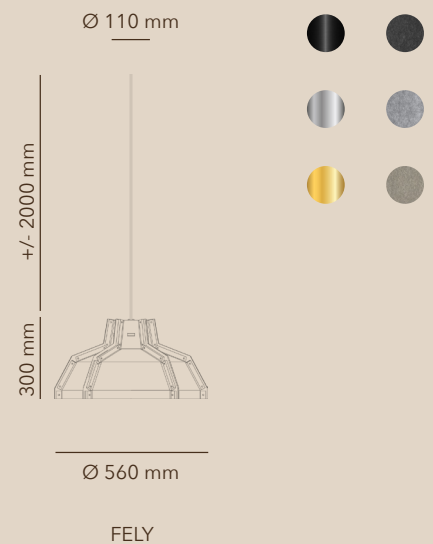

GENERAL INFORMATION

Light bulb not included

** Other PETfelt colors are available on request.