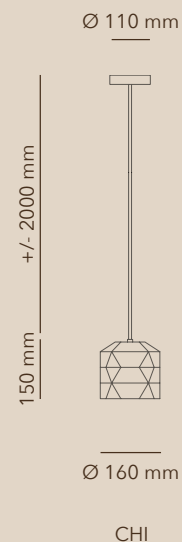

AMBQ!

DATASHEET

TRIGAMI

TRIGAMI CHI

PRODUCT TYPE
ENVIRONMENT
ITEM NO.
MATERIALS
COLOURS

DIMENSIONS
CORD LENGTH
LEAD TIME

GENERAL INFORMATION

Pendant light
Indoor use only
CHI
Ceramic
Green, Winered,
Yellow, Black & White
Ø 160 x 150 mm
2000 mm
4 - 6 weeks

Light bulb not included

TRIGAMI OKI

PRODUCT TYPE
ENVIRONMENT
ITEM NO.
MATERIALS
COLOURS

DIMENSIONS
CORD LENGTH
LEAD TIME

GENERAL INFORMATION

Pendant light
Indoor use only
OKI
Ceramic
Green, Winered,
Yellow, Black & White
Ø 230 x 220 mm
2000 mm
4 - 6 weeks