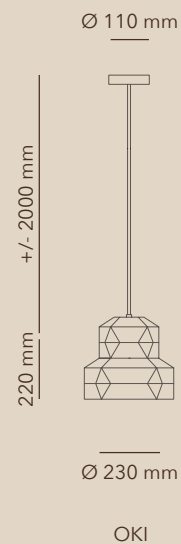

TRIGAMI OKI

PRODUCT TYPE
ENVIRONMENT
ITEM NO.
MATERIALS
COLOURS

DIMENSIONS
CORD LENGTH
LEAD TIME

GENERAL INFORMATION

Pendant light
Indoor use only
OKI
Ceramic
Green, Winered,
Yellow, Black & White
Ø 230 x 220 mm
2000 mm
4 - 6 weeks

Light bulb not included