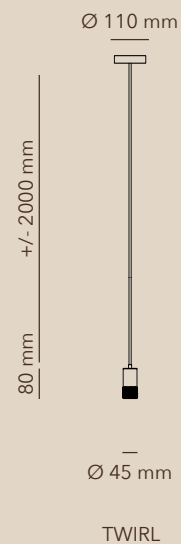

AMBQ!

DATASHEET

TWIRL

TWIRL

PRODUCT TYPE
ENVIRONMENT
ITEM NO.
MATERIALS
COLOURS
DIMENSIONS
CORD LENGTH
LEAD TIME

Pendant light
Indoor use only
Twirl
Brass
Gold
Ø 45 x 80 mm
2000 mm
4 - 6 weeks

GENERAL INFORMATION

2700K, 3000K, 4000K
D2W 2000-3000K
COB 3W
270 Lumen
> 85% CRI
Beam angle 38°

AMBQ!