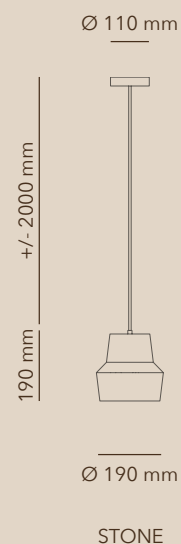

ZANDI STONE

PRODUCT TYPE
ENVIRONMENT
ITEM NO.
MATERIALS
COLOURS
DIMENSIONS
CORD LENGTH
LEAD TIME

Pendant light
Indoor use only
STONE
Sand
Black
Ø 190 x 190 mm
2000 mm
4 - 6 weeks

GENERAL INFORMATION

Light bulb not included