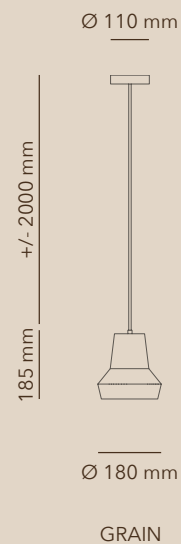

## ZANDI GRAIN

PRODUCT TYPE  
 ENVIRONMENT  
 ITEM NO.  
 MATERIALS  
 COLOURS  
 DIMENSIONS  
 CORD LENGTH  
 LEAD TIME

Pendant light  
 Indoor use only  
 GRAIN  
 Sand  
 Black  
 Ø 180 x 185 mm  
 2000 mm  
 4 - 6 weeks

## ZANDI LAYER

PRODUCT TYPE  
 ENVIRONMENT  
 ITEM NO.  
 MATERIALS  
 COLOURS  
 DIMENSIONS  
 CORD LENGTH  
 LEAD TIME

Pendant light  
 Indoor use only  
 LAYER  
 Sand  
 Black  
 Ø 240 x 180 mm  
 2000 mm  
 4 - 6 weeks

## ZANDI STONE

PRODUCT TYPE  
ENVIRONMENT  
ITEM NO.  
MATERIALS  
COLOURS  
DIMENSIONS  
CORD LENGTH  
LEAD TIME

Pendant light  
Indoor use only  
STONE  
Sand  
Black  
Ø 190 x 190 mm  
2000 mm  
4 - 6 weeks