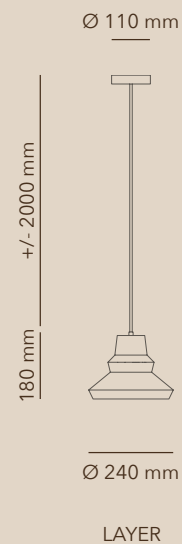

## ZANDI GRAIN

PRODUCT TYPE  
 ENVIRONMENT  
 ITEM NO.  
 MATERIALS  
 COLOURS  
 DIMENSIONS  
 CORD LENGTH  
 LEAD TIME

Pendant light  
 Indoor use only  
 GRAIN  
 Sand  
 Black  
 Ø 180 x 185 mm  
 2000 mm  
 4 - 6 weeks

## ZANDI LAYER

PRODUCT TYPE  
 ENVIRONMENT  
 ITEM NO.  
 MATERIALS  
 COLOURS  
 DIMENSIONS  
 CORD LENGTH  
 LEAD TIME

Pendant light  
 Indoor use only  
 LAYER  
 Sand  
 Black  
 Ø 240 x 180 mm  
 2000 mm  
 4 - 6 weeks

## ZANDI STONE

PRODUCT TYPE  
ENVIRONMENT  
ITEM NO.  
MATERIALS  
COLOURS  
DIMENSIONS  
CORD LENGTH  
LEAD TIME

Pendant light  
Indoor use only  
STONE  
Sand  
Black  
Ø 190 x 190 mm  
2000 mm  
4 - 6 weeks